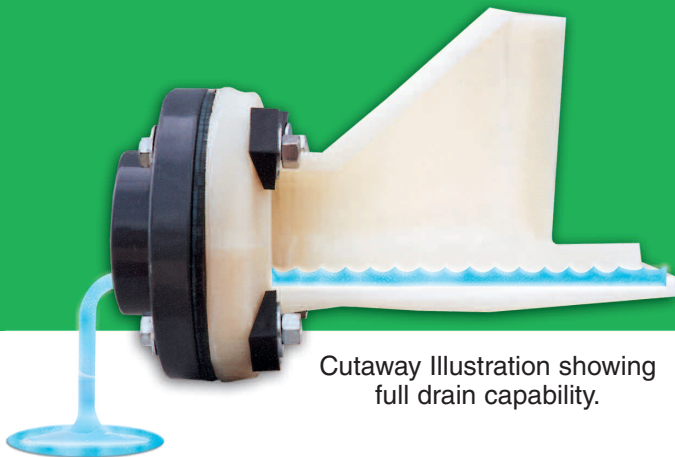

IMFO[®]

Full-Drain Solution

- Safety - No Confined Space Entry Required
- Longer Tank Life
- Process Efficiency
- Easy Clean
- 5 Year Warranty with NaOCl

Distributed By:

POLYPROCESSING
C O M P A N Y

Providing Solutions Through Innovation