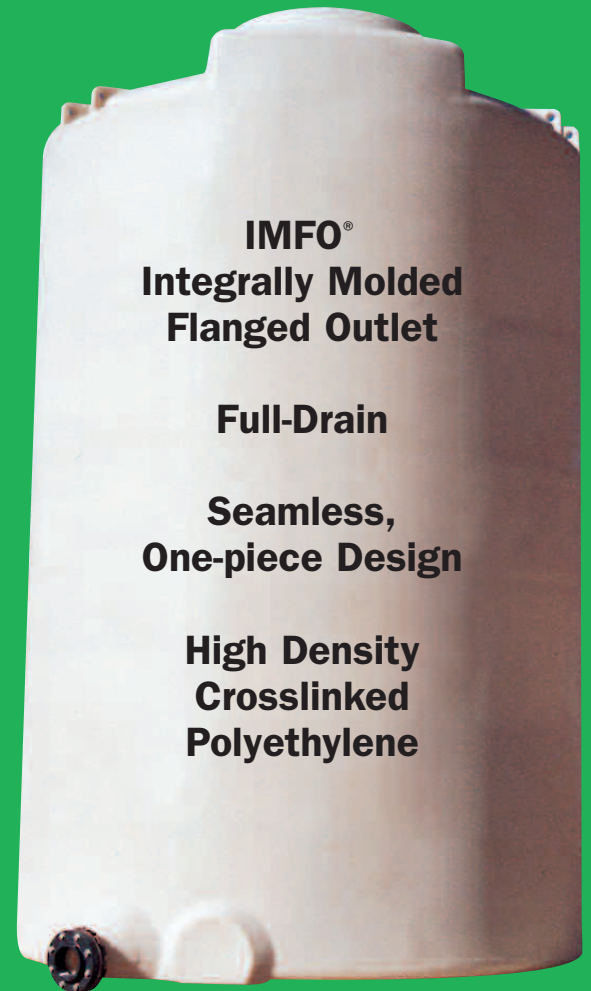

IMFO[®]

Full-Drain Solution

- Safety - No Confined Space Entry Required
- Longer Tank Life
- Process Efficiency
- Easy Clean
- 5 Year Warranty with NaOCl

Distributed By:

POLYPROCESSING
C O M P A N Y

Providing Solutions Through Innovation