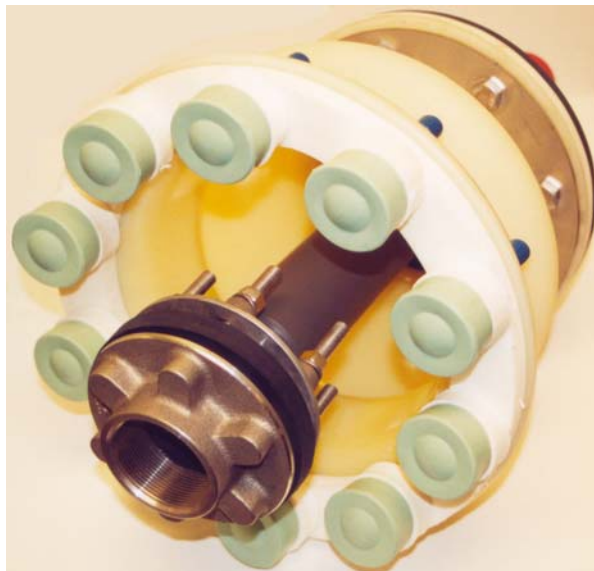

# SAFE-TANK<sup>®</sup> Transition Fitting

*Providing Solutions Through Innovation*

**Delivering...**

**Margin of Safety  
and Security**

**Peace of Mind**

## Improved Design Features:

- 100% Chemical Containment
- Compatible Construction Material
- User Friendly Installation and Repair
- Flexible Tank Expansion

SAFE-TANK Bellow Style Secondary Transition Fitting with PVC Nipple	
SIZE	PART #
2"	7604
3"	7605
4"	7606