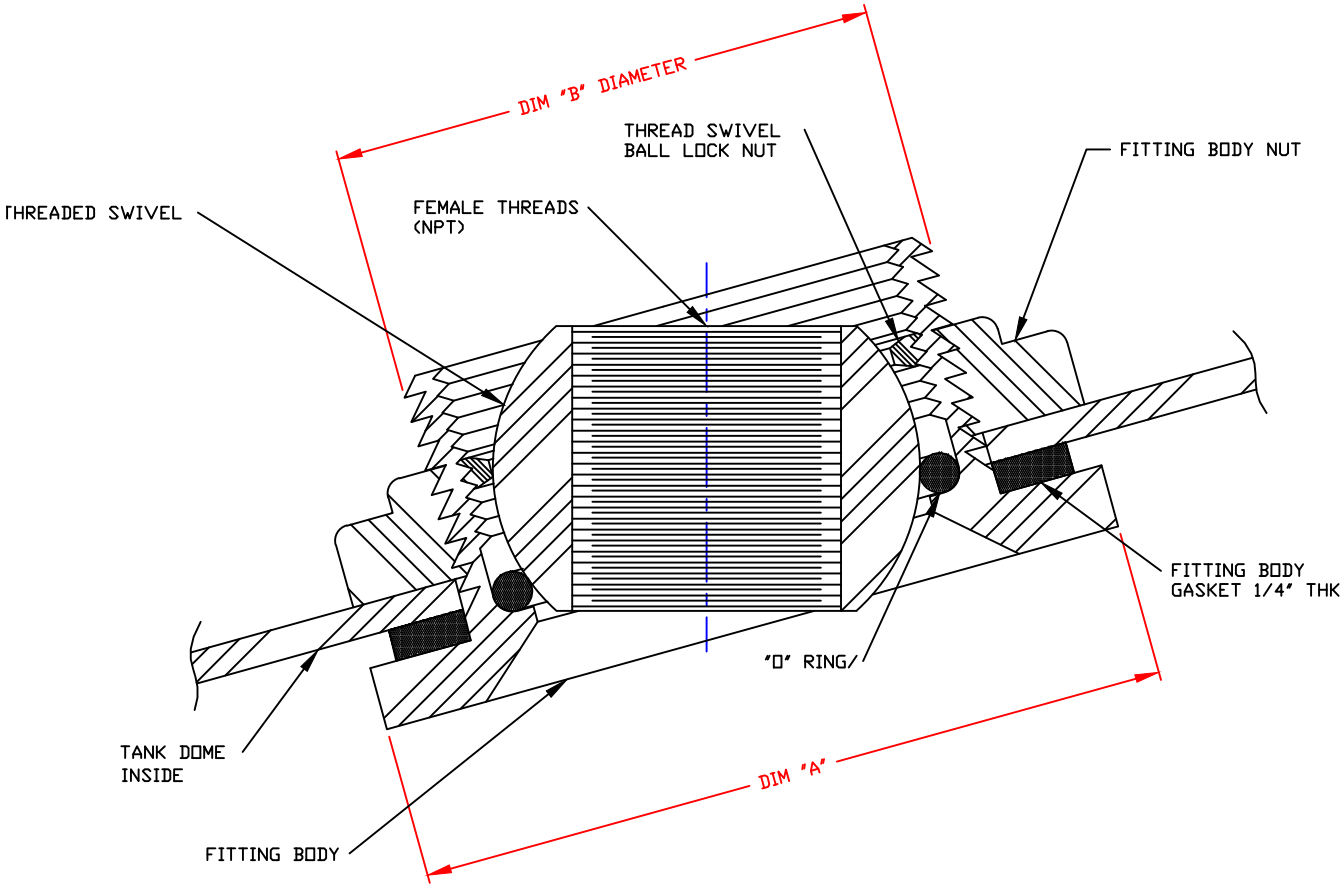

NON-CONTROLLED COPY
 INFORMATION SUBJECT TO CHANGE WITHOUT NOTICE
 VERIFY REV LEVEL OF PAPER COPY WITH REV LEVEL ON PPC WEB SITE

PIPE SIZE	DIM "A"	DIM "B"
1"	4 3/8"	3 1/4"
1 1/2"	6"	4 1/2"
2"	6"	4 1/2"
3"	8 3/4"	5 3/4"

Fitting Size:	1"
Fitting Material:	PVC
Gasket Material:	EPDM

NOTES
 1. THIS IS A COMPUTER GENERATED DWG. DO NOT REVISE BY HAND.
 2. THIS FITTING TO BE USED ON TOP OF VERTICAL TANKS ONLY.

DWG TITLE			
1" - 3" UNIVERSAL BALL DOME FITTING (BULKHEAD STYLE)			
SCALE:	FULL	 Central Region P.O. Box 4599 - Gretna 8804 Old Springington Rd. Norwalk, LA 72865 CS# 343-7843 FAX CS# 343-9795	DR: C. DAVIES
DATE:	4/28/10		CK: J BRANTLEY
		SHEET	COMPUTER FILE
		1 OF 1	UBDBHFM -